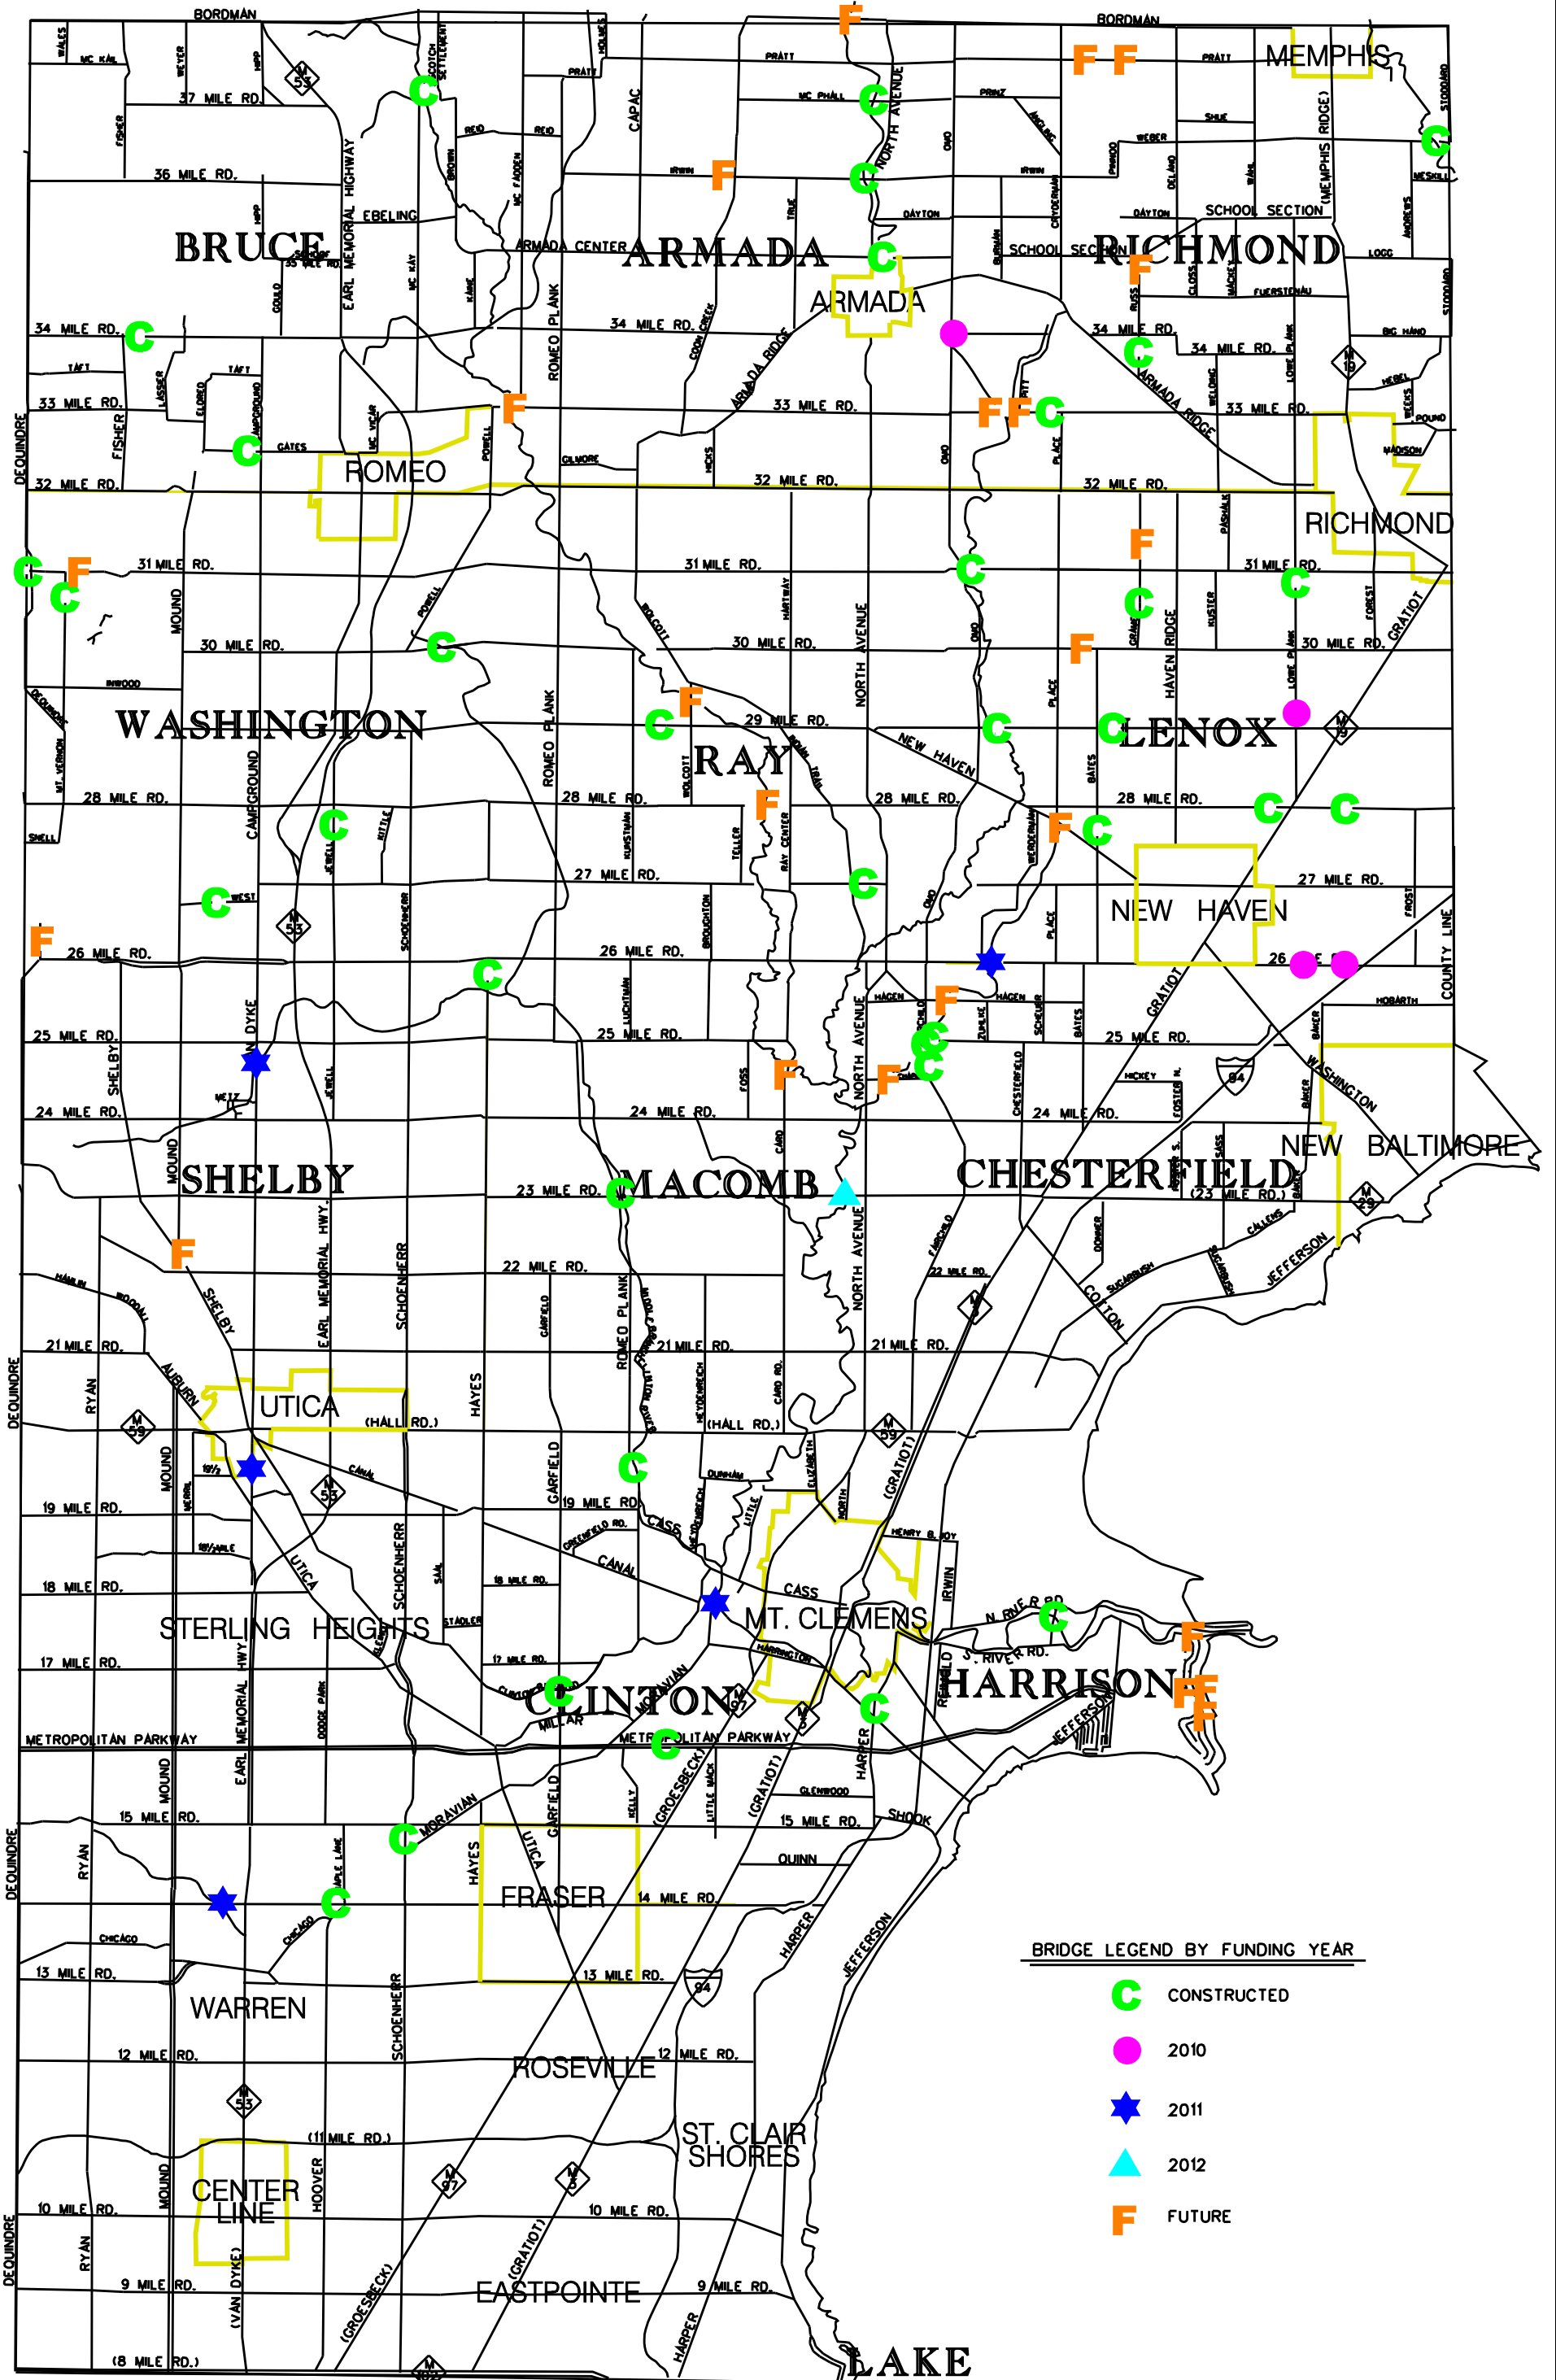

MACOMB COUNTY BRIDGE PROGRAM

BRIDGE LEGEND BY FUNDING YEAR

- C CONSTRUCTED
- 2010
- ★ 2011
- ▲ 2012
- F FUTURE